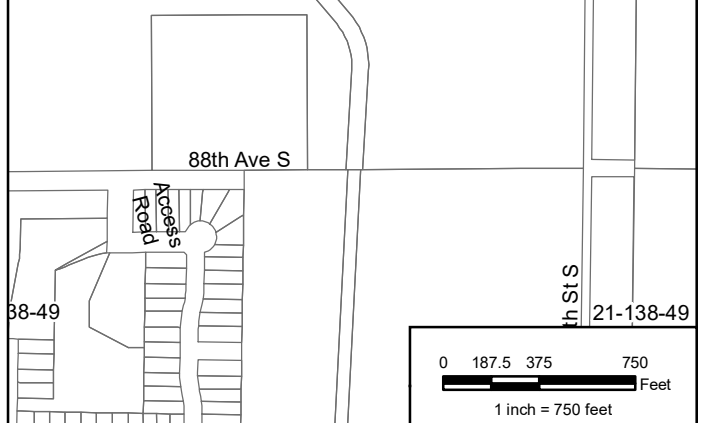

 District Boundary

**HeatMap**

-  Noncontributing
-  Regional Street
-  Everything minus Sanitary and Water
-  Everything with 9% Local Sanitary and Water, Nothing for Services
-  Everything with 74% Local Sanitary and Water, Nothing for Services
-  Everything

Averaged Single Family Lots  
82nd Avenue  
Horace, ND